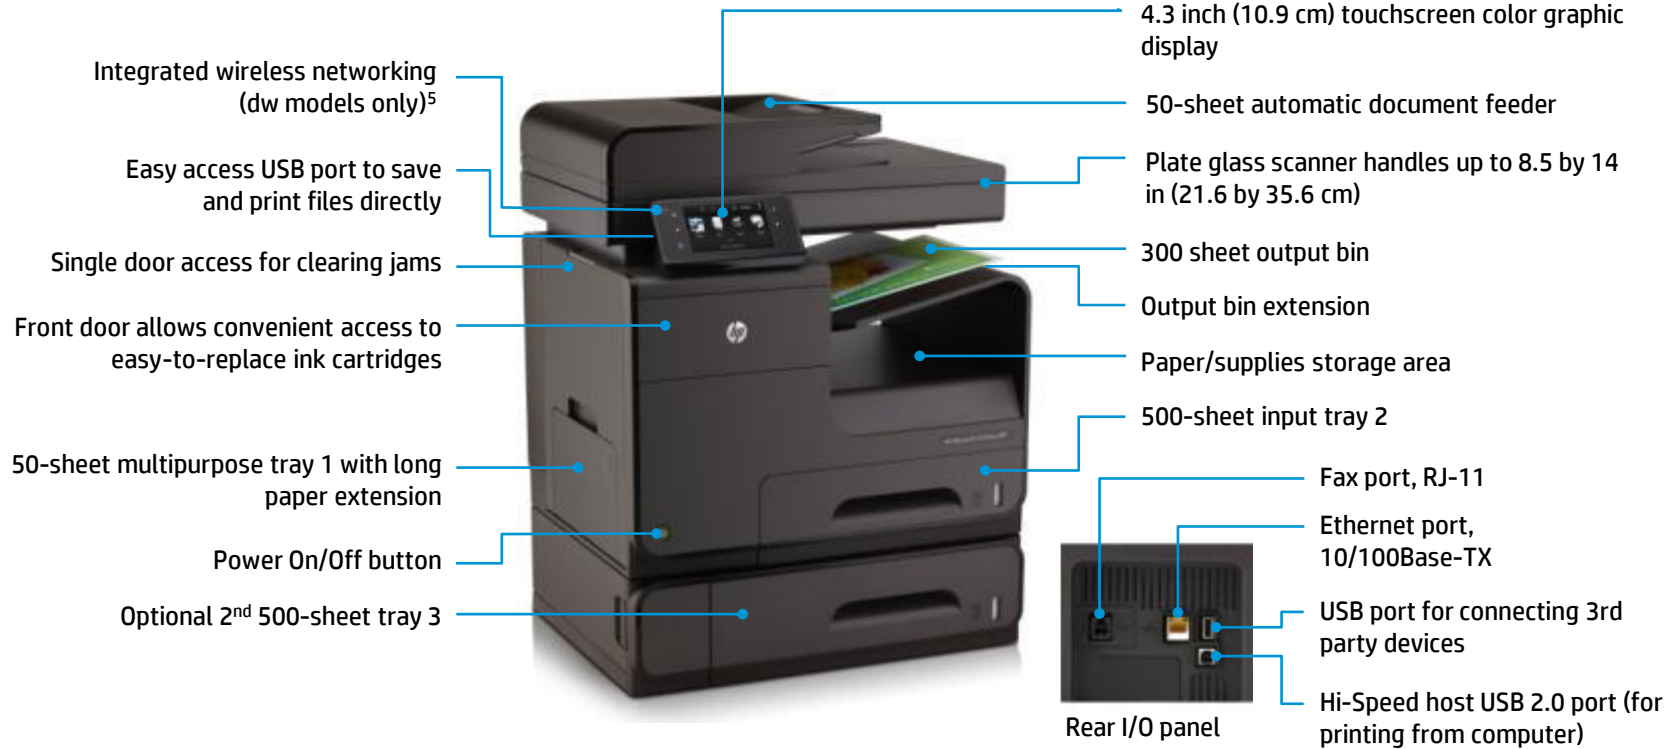

HP Officejet Pro X-series

HP Officejet Pro X576dw Multifunction Printer shown