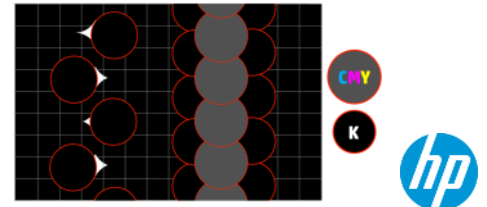

Dependable print quality

- Automatic printhead servicing
- Automatic nozzle testing
- Nozzle substitution