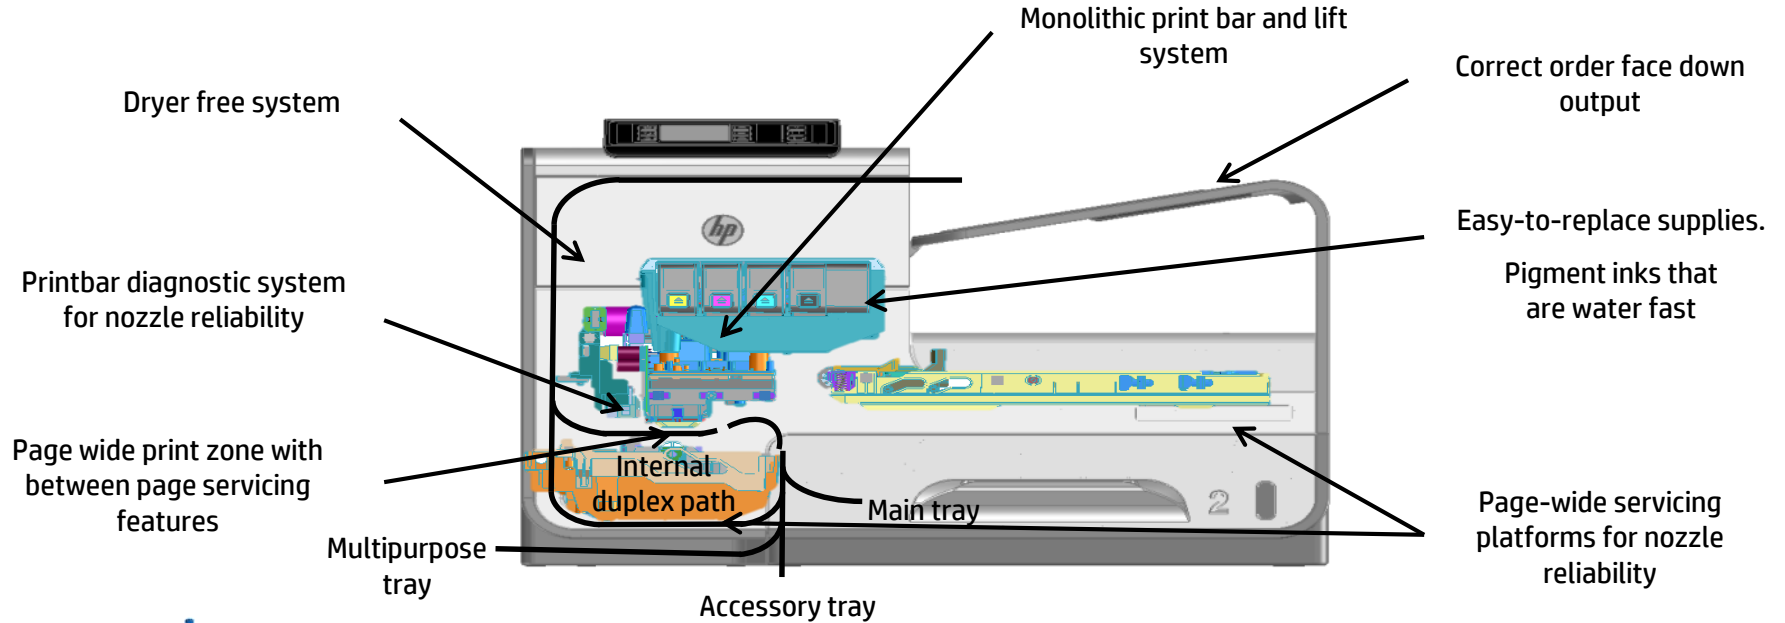

Breakthrough Ink Technology

Monolithic 4-colour page-wide writing system